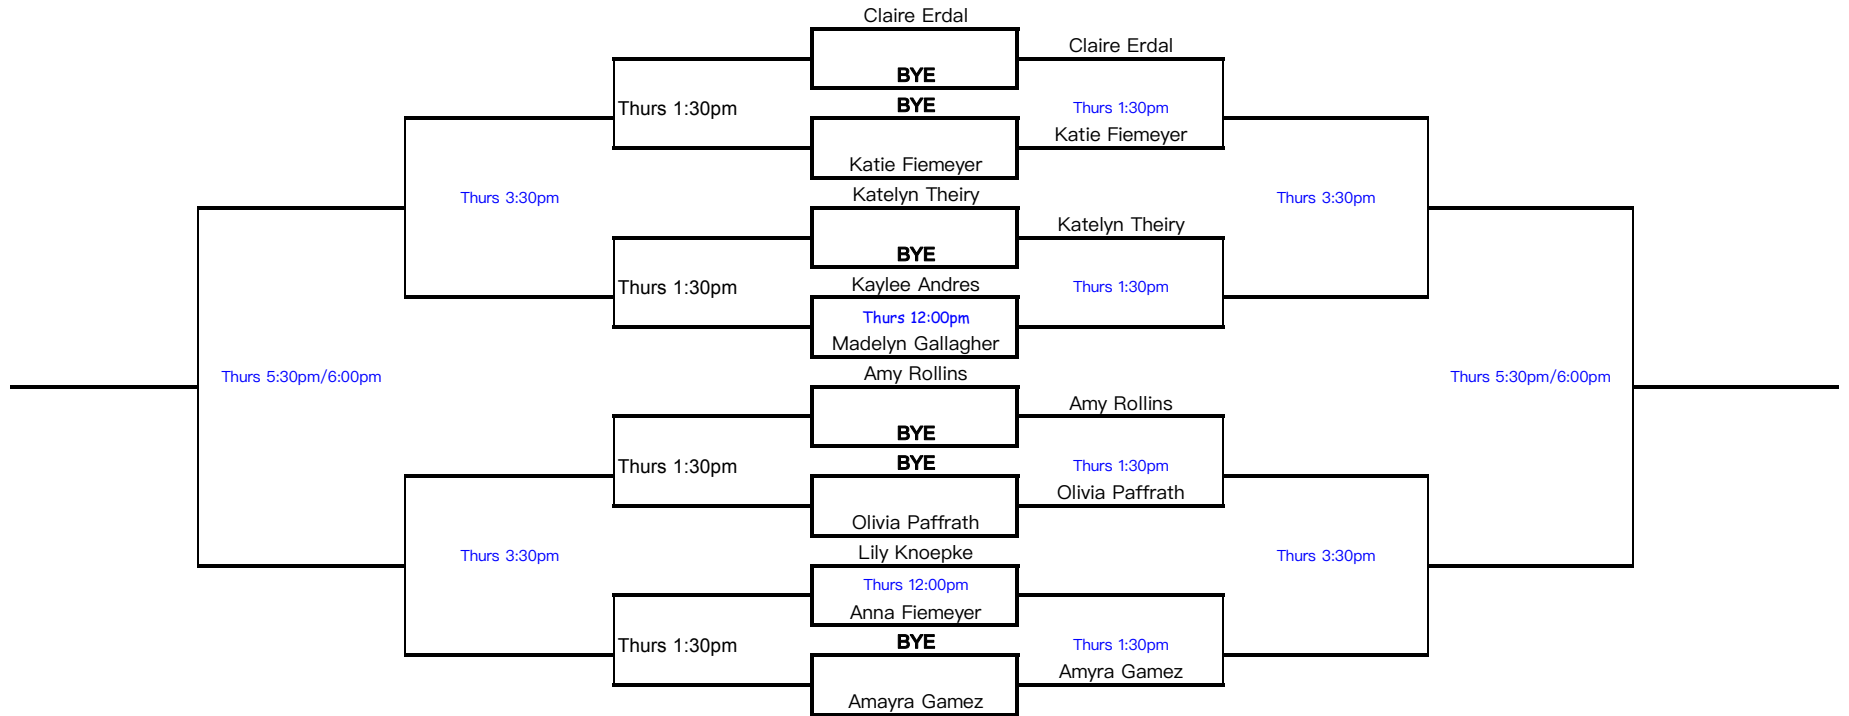

Girls Intermediate Singles

Please check-in 15 minutes prior to scheduled time!!!!