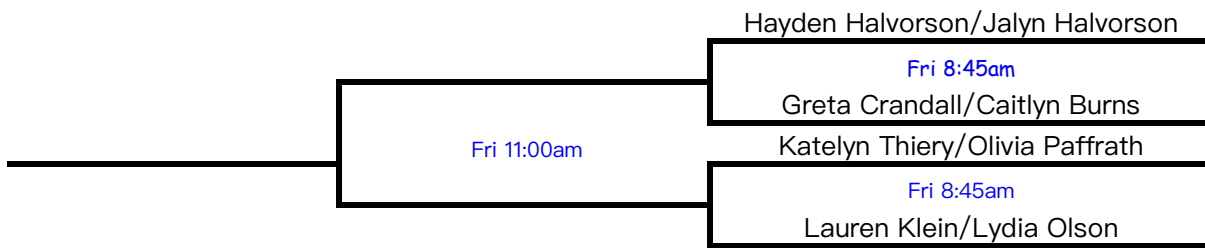

Girls Intermediate D

Please check-in 15 minutes prior to scheduled ti