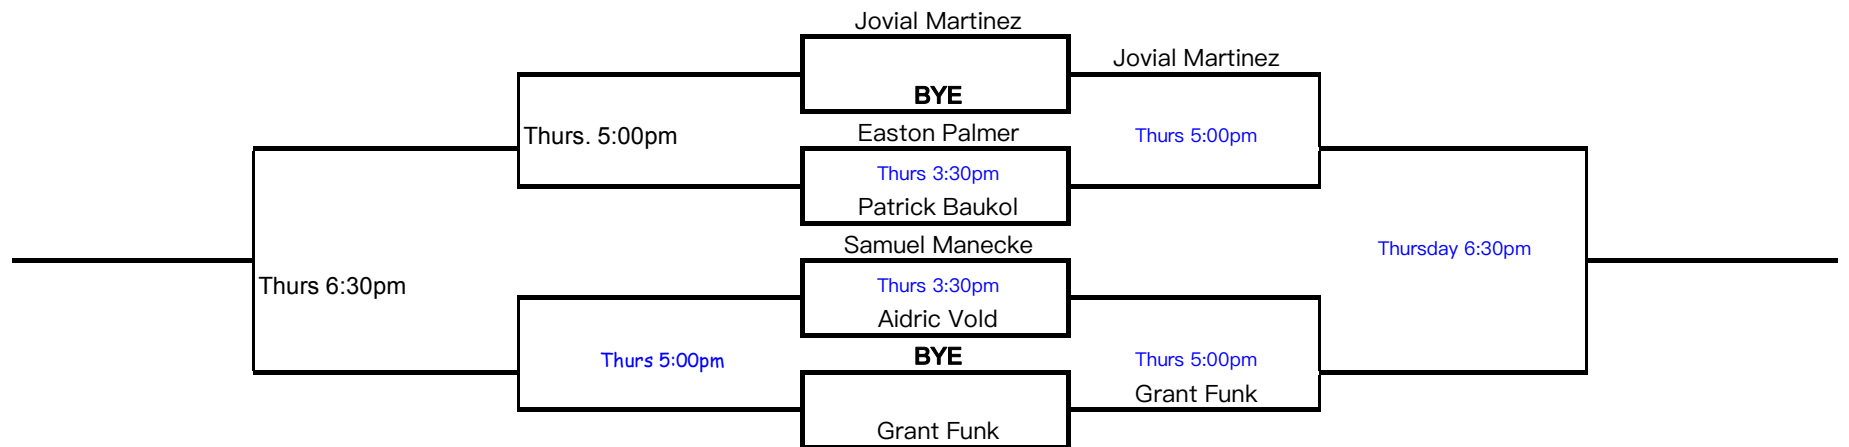

# Boys 15U Singles

Please check-in 15 minutes prior to scheduled time!!!!

# Girls 15U Singles

Please check-in 15 minutes prior to scheduled time!!!!

Thurs 3:30pm