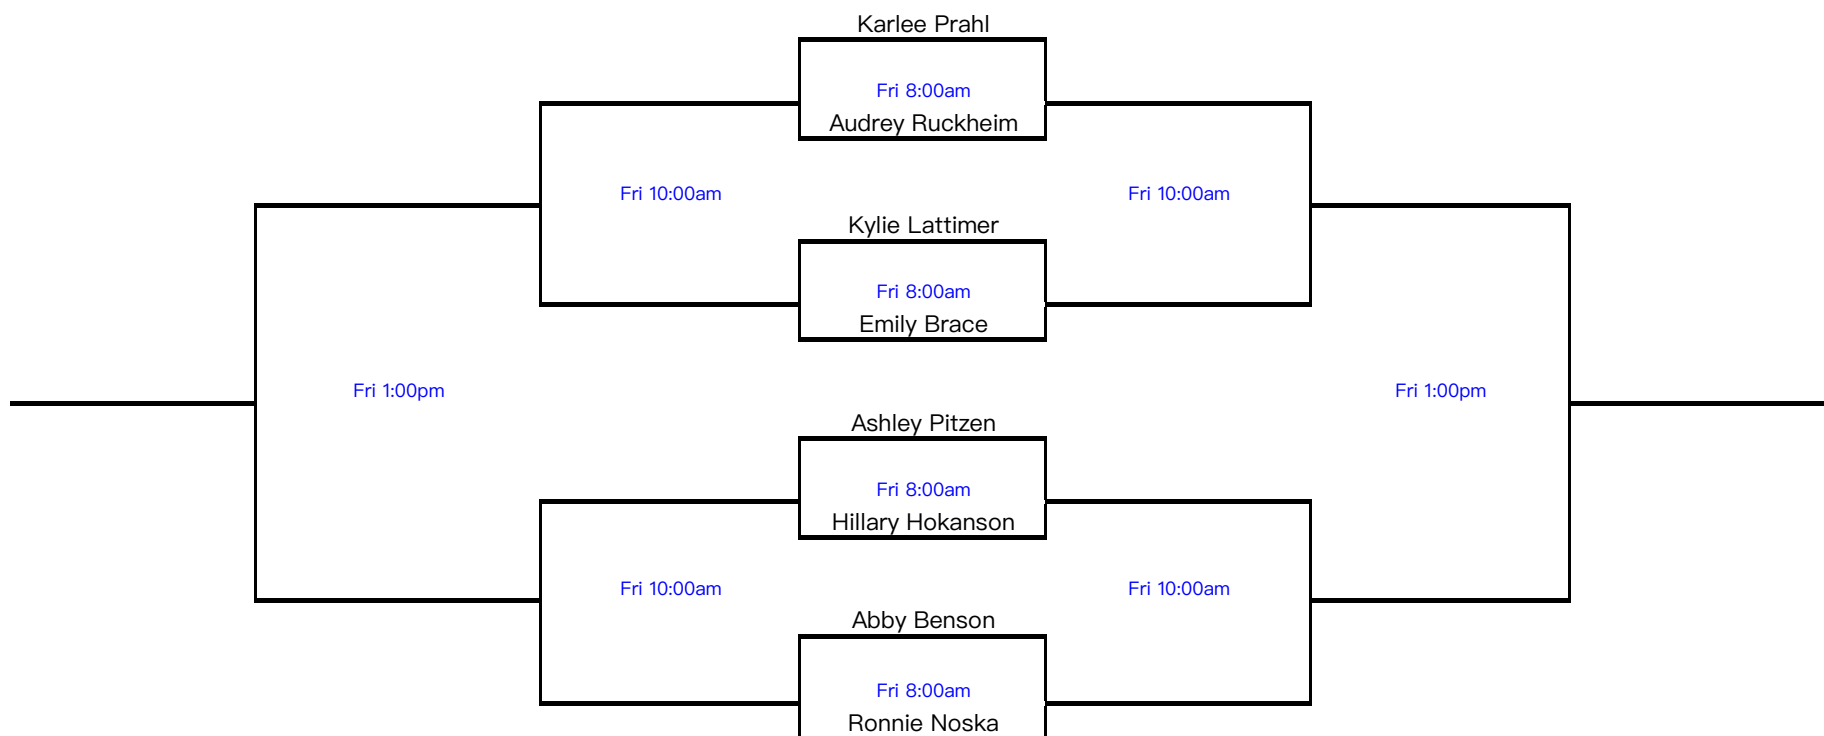

Womens Open Singles

Please check-in 15 minutes prior to scheduled time!!!!