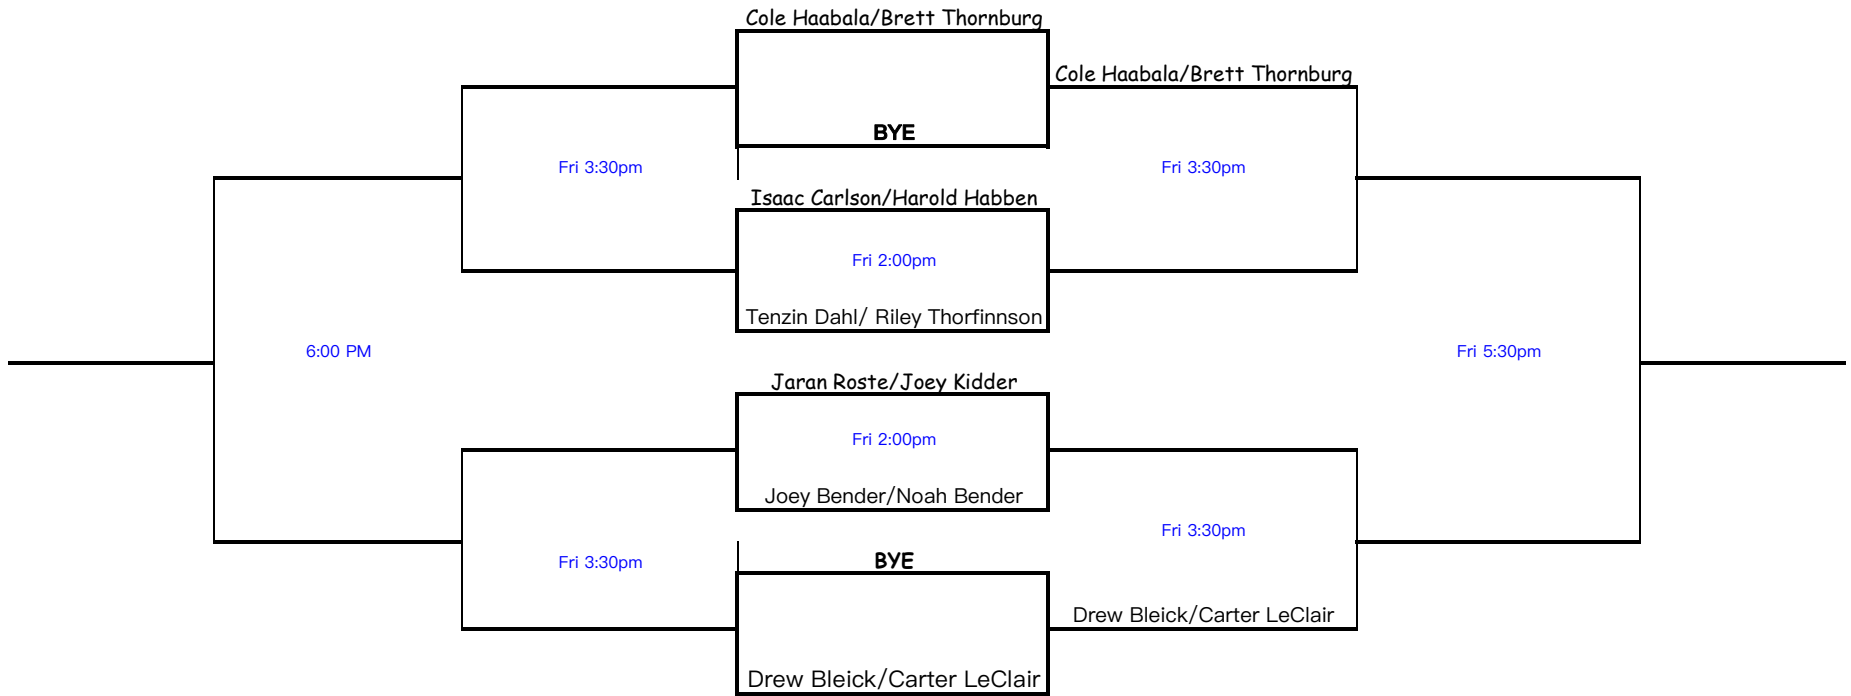

Boys Intermediate Doubles

Please check-in 15 minutes prior to scheduled time!!!!