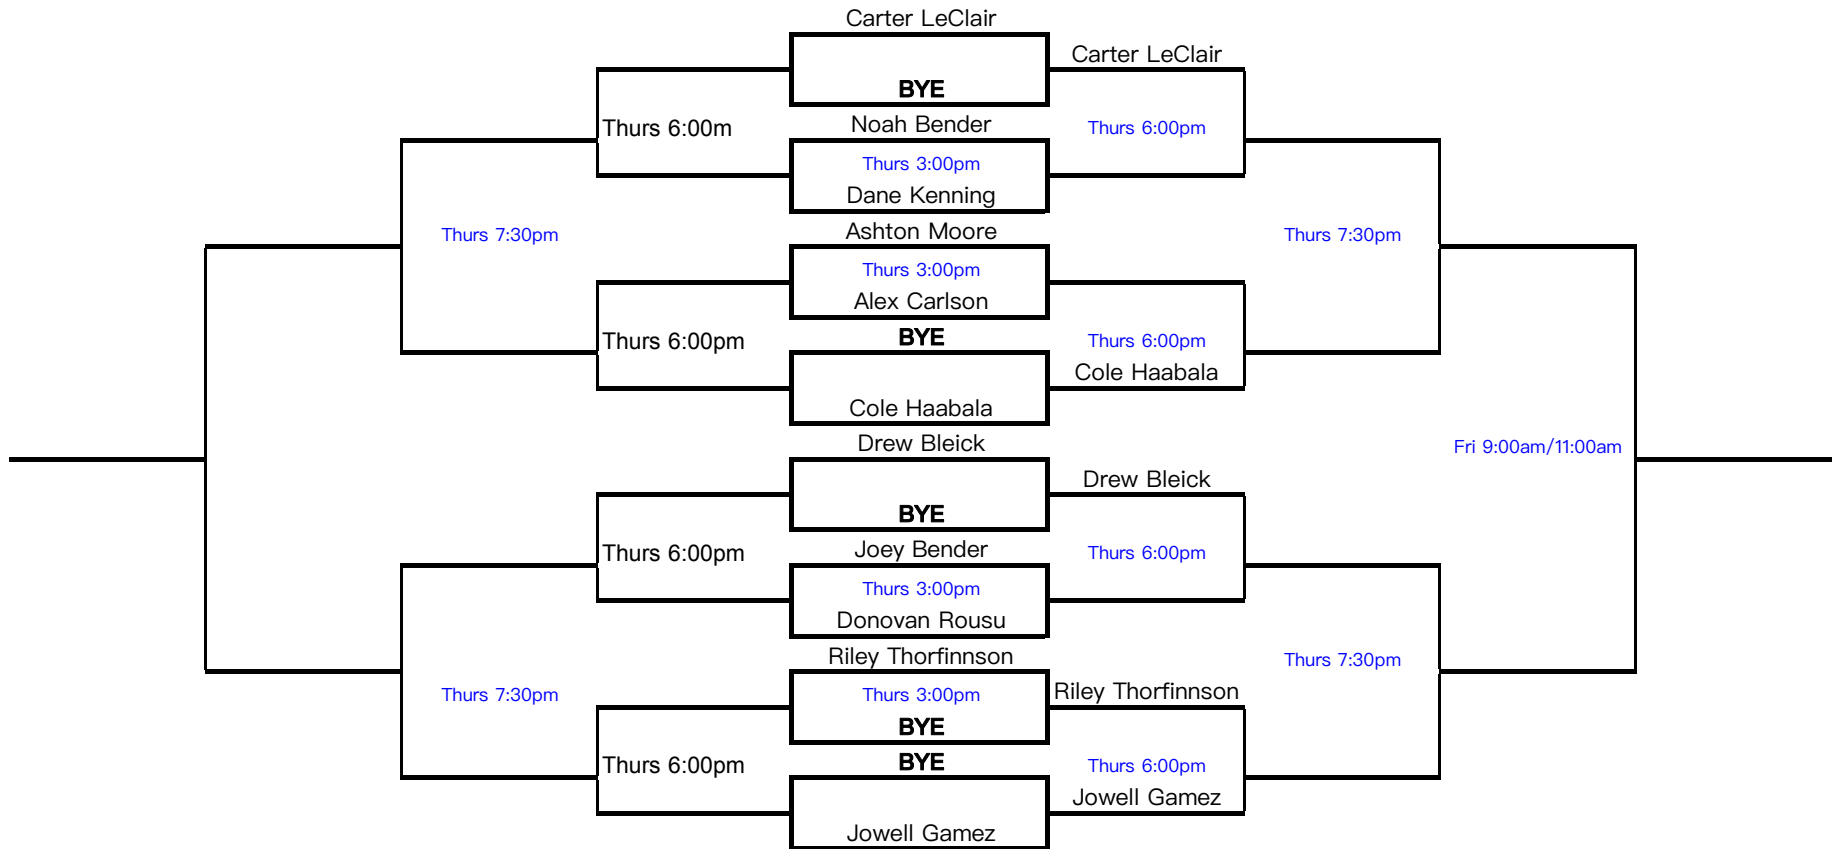

Boys Intermediate Singles

Please check-in 15 minutes prior to scheduled time!!!!