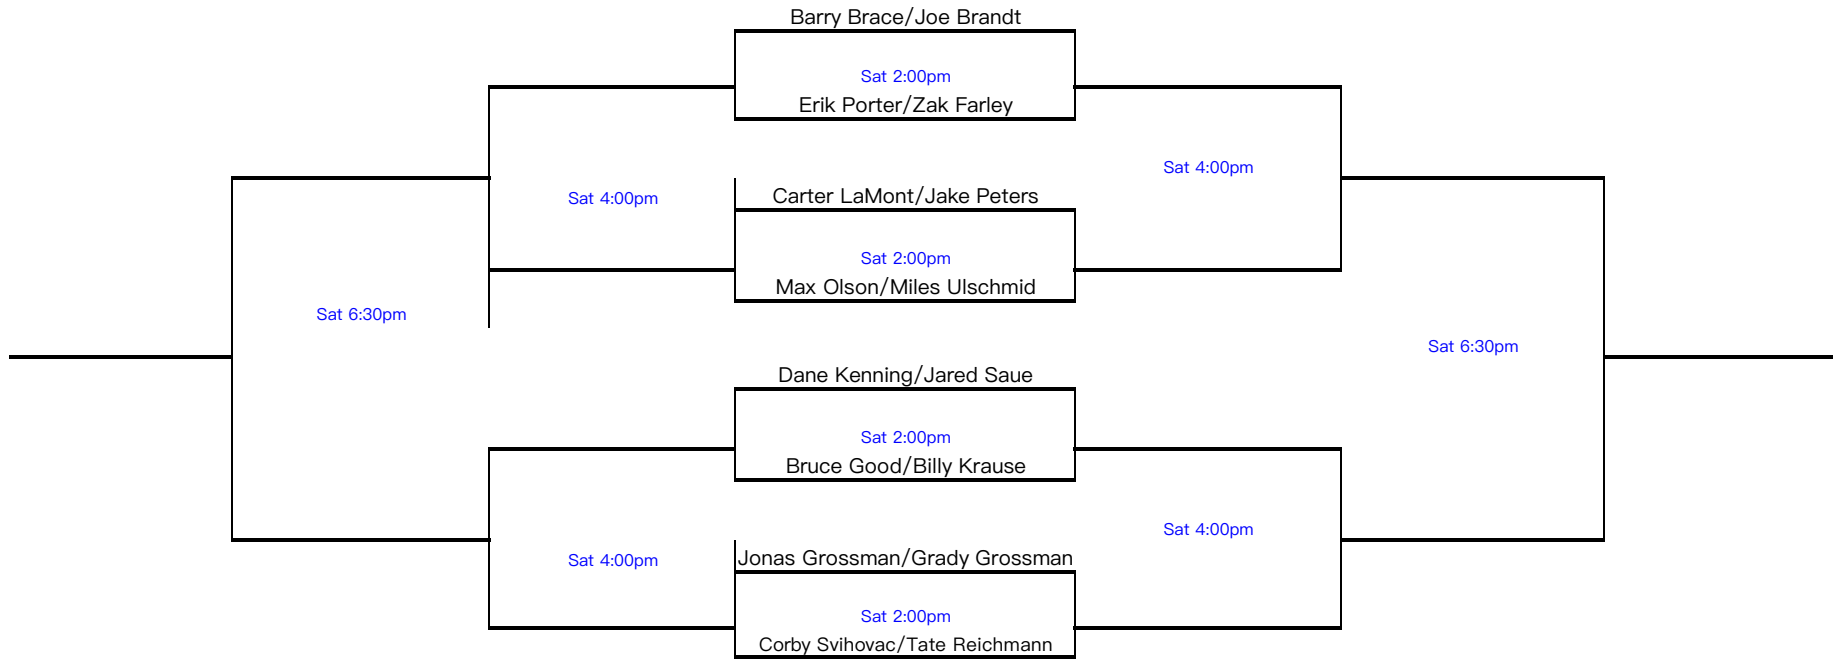

Mens Open Doubles

Please check-in 15 minutes prior to scheduled time!!!!