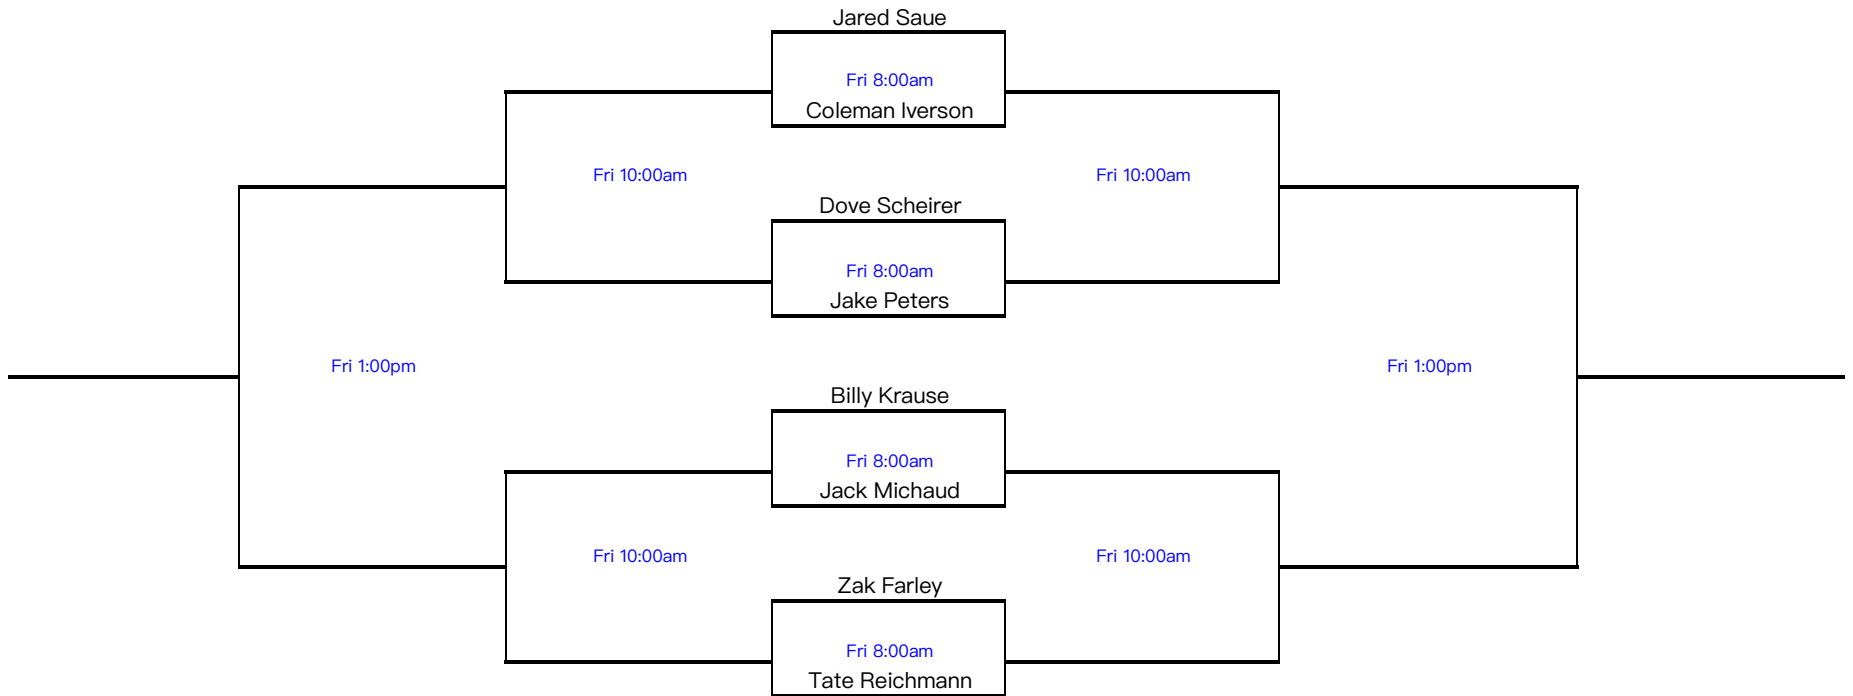

Mens Open Singles

Please check-in 15 minutes prior to scheduled time!!!!