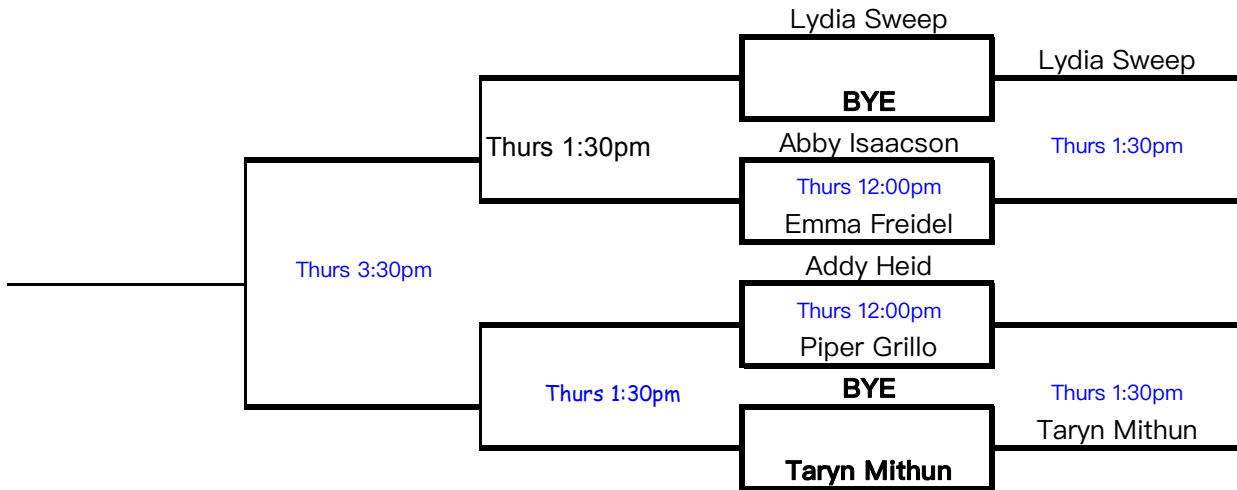

# Boys 15U Singles

Please check-in 15 minutes prior to scheduled time!!!!

# Girls 15U Singles

Please check-in 15 minutes prior to scheduled time!!!!

Thurs 3:30pm

# Girls 15U Doubles

Please check-in 15 minutes prior to scheduled time!!!!