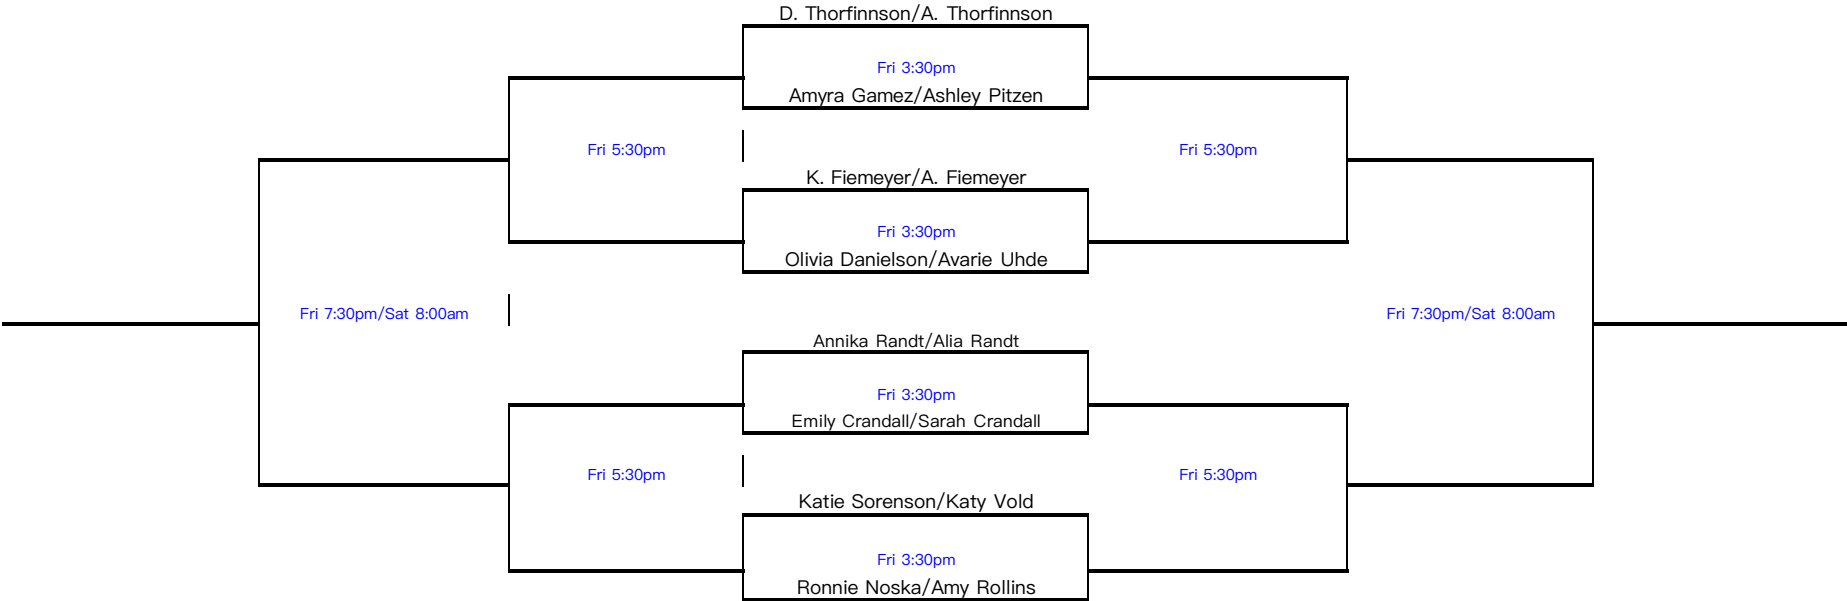

Womens Open Doubles