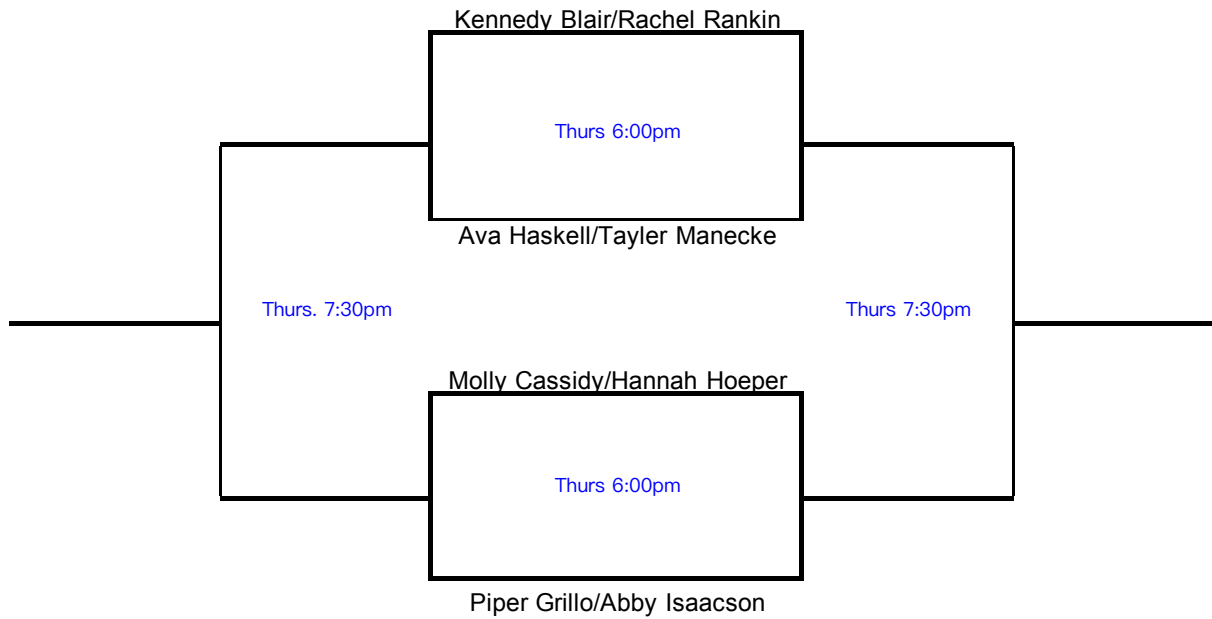

# Girls 15U Singles

Please check-in 15 minutes prior to scheduled time!!!!

Thurs 3:30pm

# Girls 15U Doubles

Please check-in 15 minutes prior to scheduled time!!!!